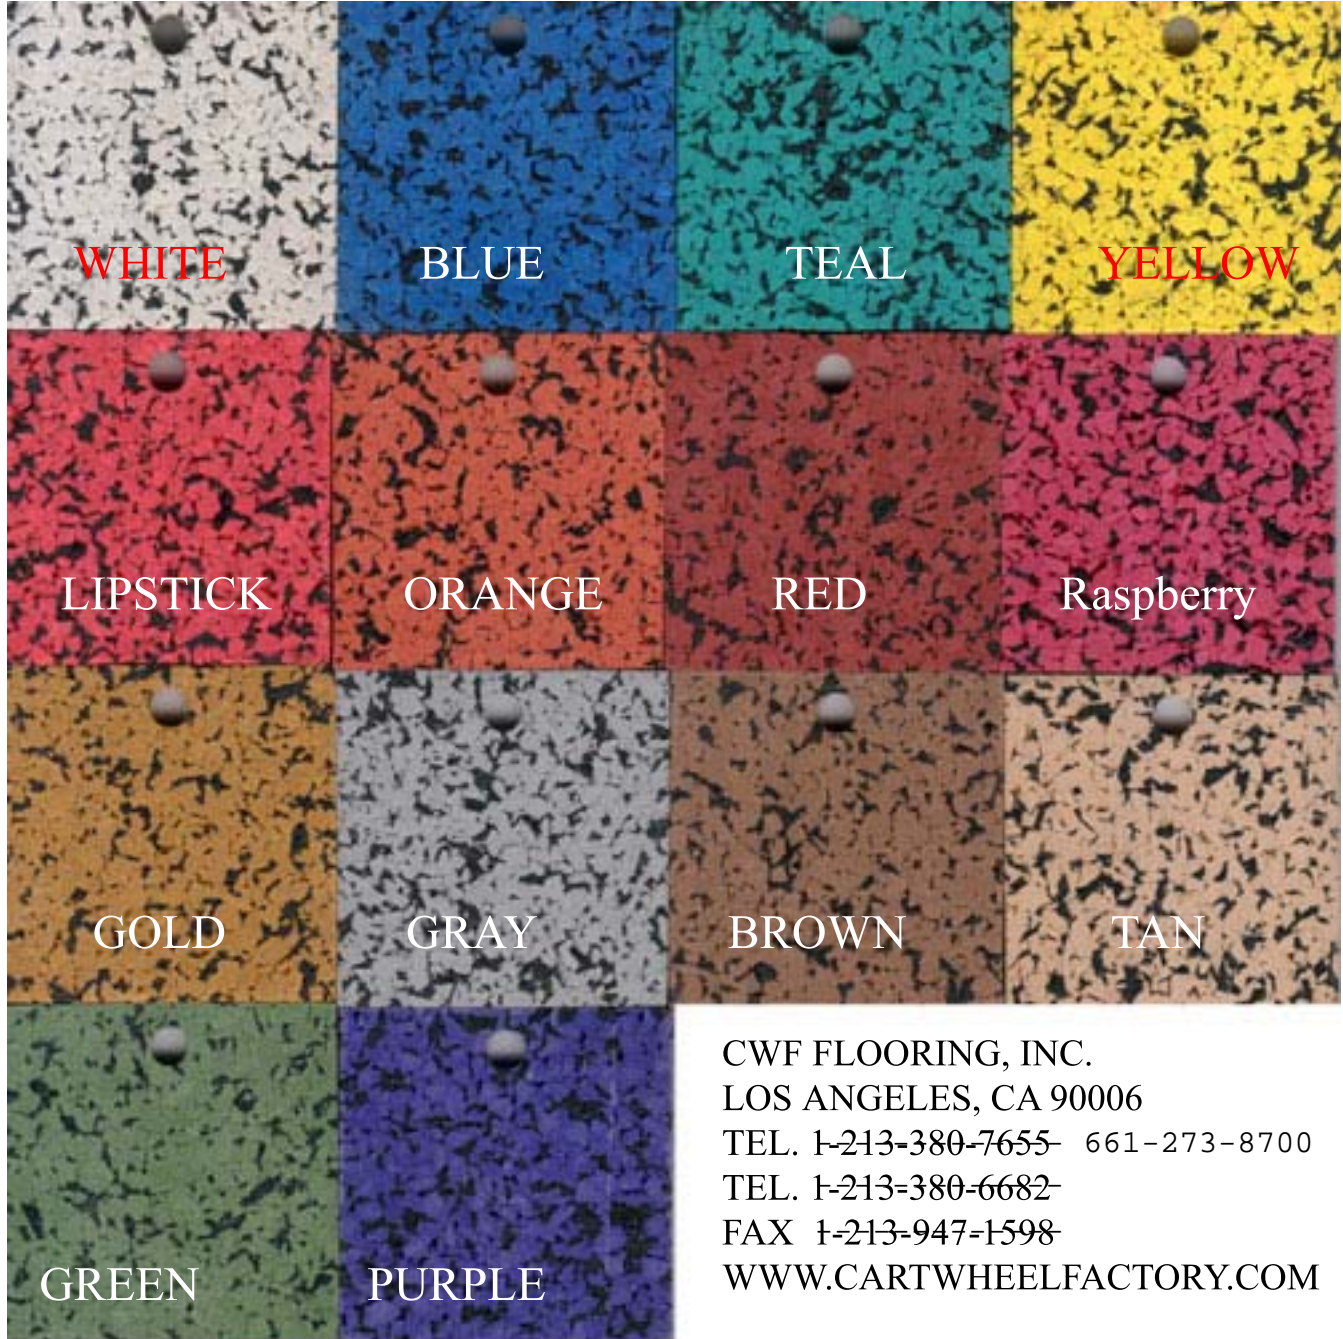

**CWF Flooring, Inc.**  
**www.CartwheelFactory.Com**

Rubber Swatches: 90% Color Fleck/10% Black

CWF FLOORING, INC.  
LOS ANGELES, CA 90006  
TEL. 1-213-380-7655- 661-273-8700  
TEL. 1-213-380-6682-  
FAX 1-213-947-1598-  
WWW.CARTWHEELFACTORY.COM

*CWF Flooring, Inc.*

**10% Color 90% Black**

**BLACK**

**TAN**

**GRAY**

**WHITE**

**TEAL**

**GREEN**

**YELLOW**

**BLUE**

**PURPLE**

**RED**

**ORANGE**

**LIPSTICK**

**RASPBERRY**

**BROWN**

# 10%-90% Color Fleck Samples