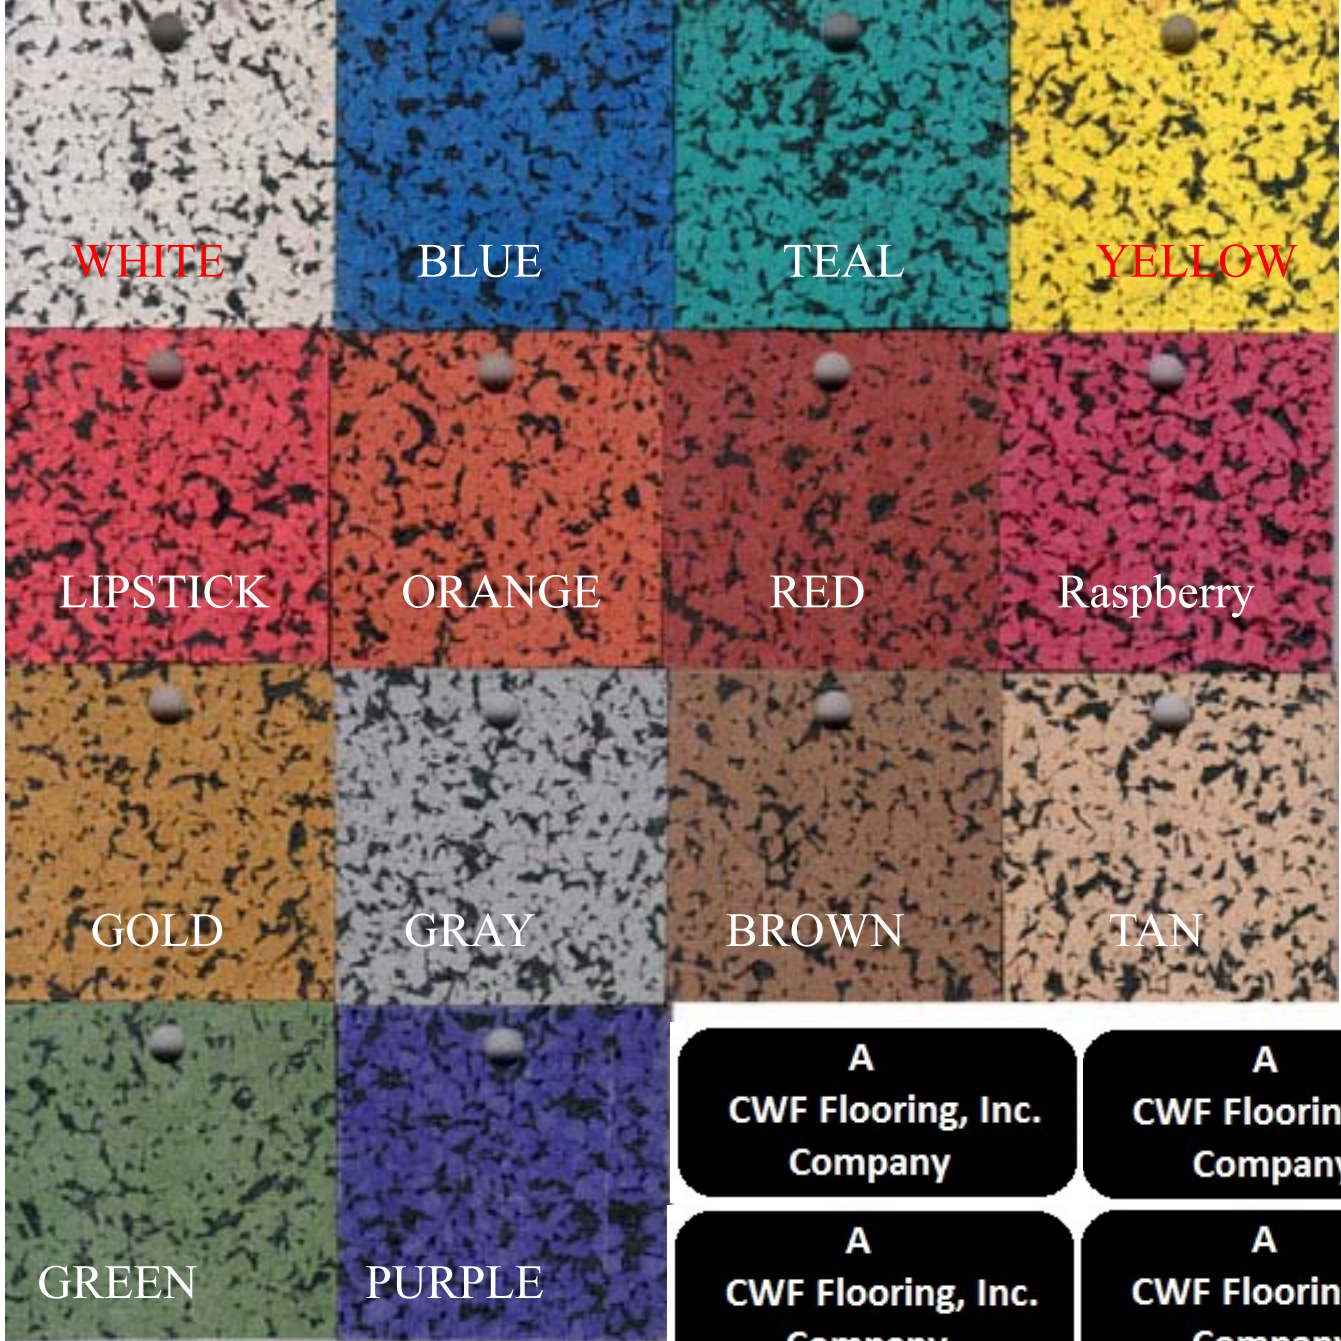

A
CWF Flooring, Inc.
Company

CWF Flooring, Inc. 38325 6th St. East, Palmdale, CA 93550
Tel. 1-661-273-8700, 1-661-273-8701 Fax: 1-661-885-8300
Web: www.CartwheelFactory.Com Email: Sales@CartwheelFactory.com