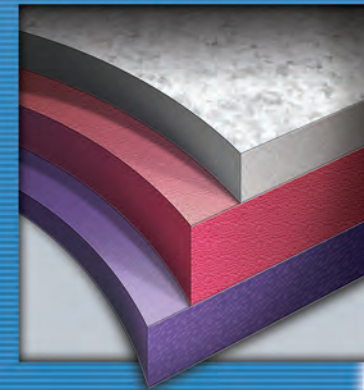

Performance Floor

This durable all-purpose floor is best used in permanent or semi-permanent installations in studios, multi-purpose rooms and showrooms. Performance Floor's durability and abrasion resistance allows it to stand up wherever traffic is heaviest while still offering an excellent surface for all forms of dance.

Performance Floor is available in Black, Light Grey, Dark Grey and White. It is sold only by the full roll; no cut is footage available.

Choose this floor for	Installation	Use with
Ballet Irish Flamenco Modern Jazz Lyrical Ballroom Drill Team Tap	Permanent Semi-Permanent	Latex Adhesive Double Stick Tape Heavy Duty Cleaner All Purpose Cleaner Vinyl Tape

Product Specifications	Product Numbers
Width: 6'-0" (1.83m)	300 73035 7200 Black
Length: 60' (18.29m)	300 73031 7200 Light Grey
Thickness: .1" (2.5mm)	300 73025 7200 Dark Grey
Weight: 280 lbs/roll	300 73030 7200 White

- Co-calendared wear layer
- Dimensionally stable PVC
- Felted backing