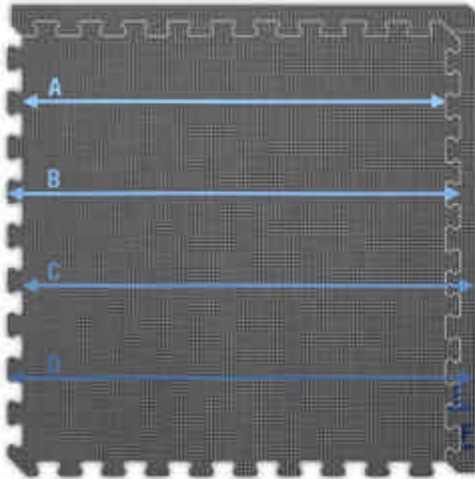

A 22 7/8"
B 24 1/2"
C 24 5/16"
D 25 1/8"
E 1 7/16"
F 5/8"

Jumbo Reversible Black/Grey & Royal Blue/Red SoftFloors are 2' x 2' x 7/8" with two attached Borders

25 pieces per carton

High density EVA foam for impact sports (i.e. Martial Arts, Boxing, Tumbling, etc.) and recreation (i.e. Playgrounds, Water Parks, Schools, etc.)

Jumbo SoftFloors 1m x 1m x 20mm

Jumbo Reversible Black/Grey & Royal Blue/Red SoftFloors are (1m x 1m x 20mm) 40" x 40" x 7/8" with three attached Borders

10 pieces per carton

High density EVA foam for impact sports (i.e. Martial Arts, Boxing, Tumbling, etc.) and recreation (i.e. Playgrounds, Water Parks, Schools, etc.)