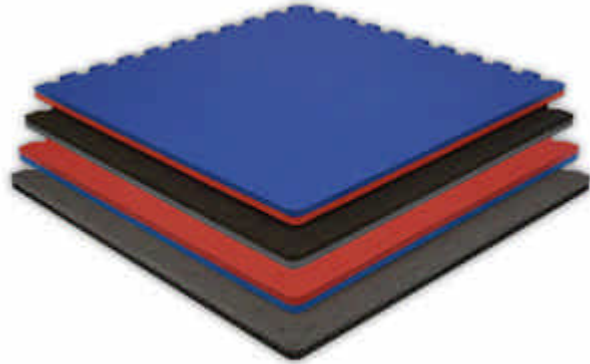

# Puzzle Mats (carpeted)

## Features of Puzzle Mats (carpeted)

Anti-fatigue properties	Anti-slip
Colors that suit your taste/environment	Design options that satisfy your creative touch
Insulation to cold and vibrations	Couch to floor relocation becomes lessa busive

Our Puzzle Mats (carpeted) are a quick and easy way to add an anti- fatigue and designer atmosphere to your living areas. Available in **14 colors**. Formats: **Corner, Center or Border**.

Black Blue Burgundy Charcoal Coco D. Gray Teal L. Gray Navy Red G. Green Smoke

## Jumbo SoftFloors 2' x 2' x 7/8"

**Jumbo Reversible Black/Grey & Royal Blue/Red SoftFloors are 2' x 2' x 7/8" with two attached Borders**  
**25 pieces per carton**

High density EVA foam for impact sports (i.e. Martial Arts, Boxing, Tumbling, etc.) and recreation (i.e. Playgrounds, Water Parks, Schools, etc.)