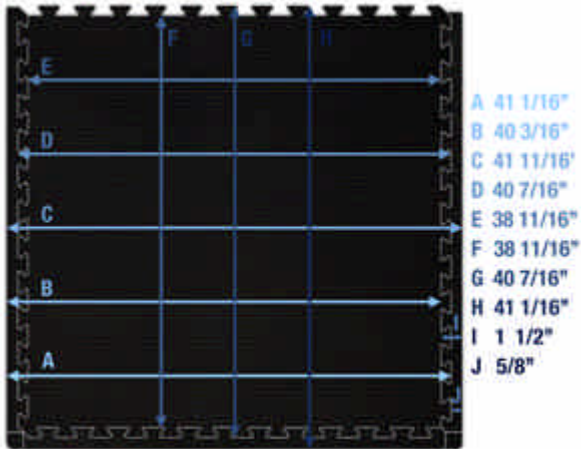

Jumbo Reversible Black/Grey & Royal Blue/Red SoftFloors are (1m x 1m x 20mm) 40" x 40" x 7/8" with three attached Borders

10 pieces per carton

High density EVA foam for impact sports (i.e. Martial Arts, Boxing, Tumbling, etc.) and recreation (i.e. Playgrounds, Water Parks, Schools, etc.)