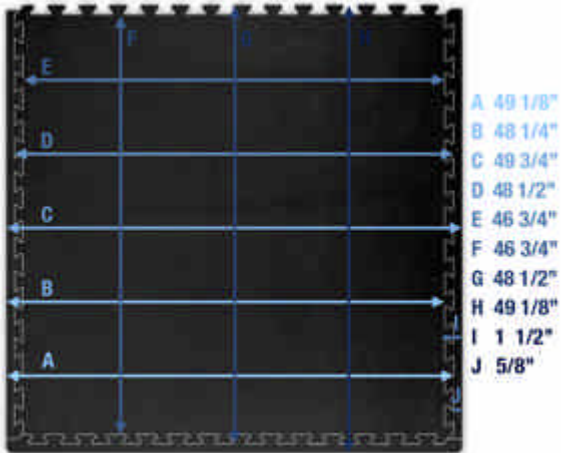

Jumbo Reversible Black/Grey & Royal Blue/Red SoftFloors are 4' x 4' x 1" with three attached Borders

10 pieces per carton

High density EVA foam for impact sports (i.e. Martial Arts, Boxing, Tumbling, etc.) and recreation (i.e. Playgrounds, Water Parks, Schools, etc)

CWF Flooring, Inc. 38325 6th St. East

PALMDALE CA 90006 USA

Tel. 1-661-273-8700 Fax 1-661-885-8300

Web: www.CartwheelFactory.com

Email: Sales@CartWheelFactory.com