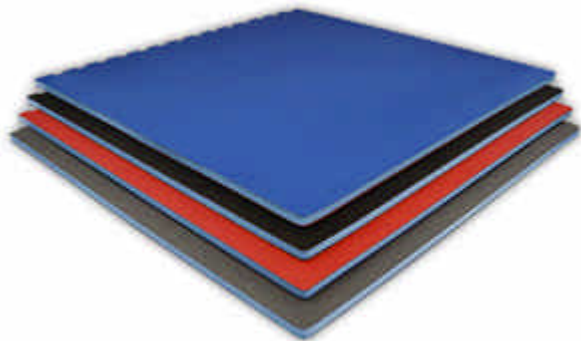

**10 pieces per carton**

High density EVA foam for impact sports (i.e. Martial Arts, Boxing, Tumbling, etc.) and recreation (i.e. Playgrounds, Water Parks, Schools, etc.)

**Jumbo Reversible Black/Grey & Royal Blue/Red SoftFloors are (1m x 1m x 20mm) 40" x 40" x 7/8" with three attached Borders**

## Jumbo SoftFloors 4' x 4' x 1"

**Jumbo Reversible Black/Grey & Royal Blue/Red SoftFloors are 4' x 4' x 1" with three attached Borders**

**10 pieces per carton**

High density EVA foam for impact sports (i.e. Martial Arts, Boxing, Tumbling, etc.) and recreation (i.e. Playgrounds, Water Parks, Schools, etc.)