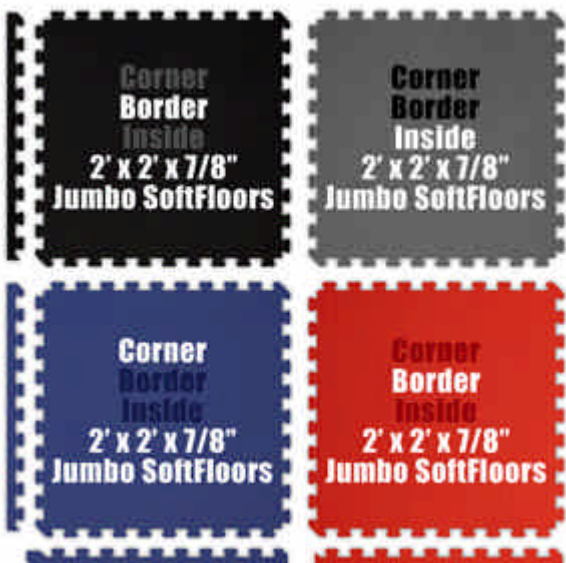

**Jumbo Reversible Red/Royal Blue SoftFloors are 2' x 2' x 7/8" with two attached Borders**

**25 pieces per carton**

High density EVA foam for impact sports (i.e. Martial Arts, Boxing, Tumbling, etc.) and recreation (i.e. Playgrounds, Water Parks, Schools, etc.)

**Jumbo Reversible Black/Grey & Royal Blue/Red SoftFloors are 2' x 2' x 7/8" with two attached Borders**

**10 pieces per carton**

High density EVA foam for impact sports (i.e. Martial Arts, Boxing, Tumbling, etc.) and recreation (i.e. Playgrounds, Water Parks, Schools, etc.)