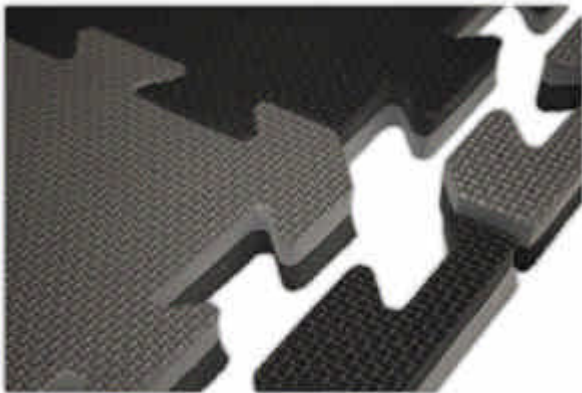

Jumbo Reversible Black/Grey SoftFloors are (1m x 1m x 20mm) 40" x 40" x 7/8" with three attached Borders

10 pieces per carton

High density EVA foam for impact sports (i.e. Martial Arts, Boxing, Tumbling, etc.) and recreation (i.e. Playgrounds, Water Parks, Schools, etc.)