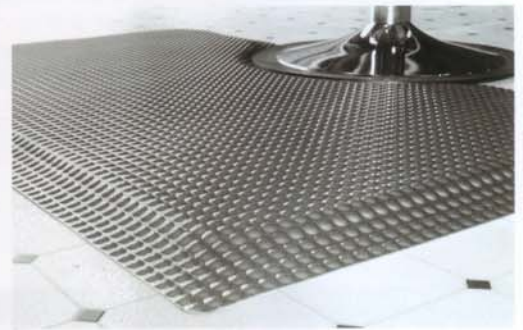

CWF Flooring, Inc.
www.CartwheelFactory.Com

Interactive®
Anti-Fatigue Mat

REFLEX BEAUTY SALON MATS

- Reflex Anti-Fatigue Mats provide a *dual action* blend of sponge with vertical column support.
- The super resilient closed cell polymeric sponge base encourages subtle movement of leg and calf muscles, which promotes blood flow to the heart.
- The solid domed Reflex surface is compliant, taking the shape of the foot and providing equal support over the entire footprint. At the same time it becomes very aggressive, providing an upward vertical force and simple manipulation of areas of the feet. This relieves tension and breaks up patterns of stress in other parts of the body to an amazing extent.
- As time marches on, it marches on your feet and Reflex Anti-Fatigue Mats help to stimulate your feet and provide pivot point ease. The bonus is good circulation and a healthful life.
- Reflex Anti-Fatigue Mats are available in two styles. The *Single Sponge* style is 9/16" thick and the *Double Sponge* is a full 1" thick, double the thickness of ordinary mats.
- Patent Pending

Color: Metallic

REFLEX BEAUTY SALON MATS

FOR 1" MATS, ADD "DS" TO STOCK NUMBER

Stock #	Style	Size	Weight 9/16"	Weight 1"
RFLX-2436	Shampoo Mat	2' x 3'	7.2 lbs. ea.	9.0 lbs. ea.
RFLX-3660R	Rectangle	3' x 5'	25.0 lbs. ea.	28.0 lbs. ea.
RFLX-3660S	Semi-Circle	3' x 5'	24.0 lbs. ea.	27.0 lbs. ea.
RFLX-4860R	Rectangle	4' x 5'	33.0 lbs. ea.	37.8 lbs. ea.
RFLX-4860S	Semi-Circle	4' x 5'	32.0 lbs. ea.	36.0 lbs. ea.
RFLX-6060R	Rectangle	*5' x 5'	41.0 lbs. ea.	47.0 lbs. ea.
RFLX-6060S	Semi-Circle	*5' x 5'	40.0 lbs. ea.	46.0 lbs. ea.

Colors: Black and Metallic. *60" Black only. 1" Thick/Double Sponge (DS)

RHINO-SPA REFLEX

Stock No.	Size	Weight
RFLX2448DS	2' x 4'	13 lbs.
RFLX2472DS	2' x 6'	19.5 lbs.
RFLX2496DS	2' x 8'	26 lbs.