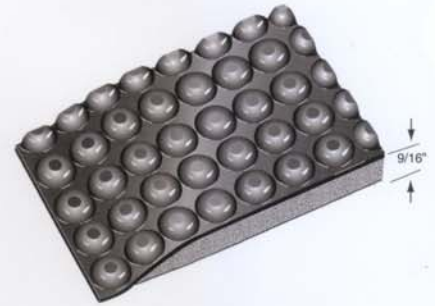

CWF Flooring, Inc.
www.CartwheelFactory.Com

Interactive®
Anti-Fatigue Mat

REFLEX BEAUTY SALON MATS

- Reflex Anti-Fatigue Mats provide a *dual action* blend of sponge with vertical column support.
- The super resilient closed cell polymeric sponge base encourages subtle movement of leg and calf muscles, which promotes blood flow to the heart.
- The solid domed Reflex surface is compliant, taking the shape of the foot and providing equal support over the entire footprint. At the same time it becomes very aggressive, providing an upward vertical force and simple manipulation of areas of the feet. This relieves tension and breaks up patterns of stress in other parts of the body to an amazing extent.
- As time marches on, it marches on your feet and Reflex Anti-Fatigue Mats help to stimulate your feet and provide pivot point ease. The bonus is good circulation and a healthful life.
- Reflex Anti-Fatigue Mats are available in two styles. The *Single Sponge* style is 9/16" thick and the *Double Sponge* is a full 1" thick, double the thickness of ordinary mats.
- Patent Pending

Color: Metallic

REFLEX BEAUTY SALON MATS

FOR 1" MATS, ADD "DS" TO STOCK NUMBER

Stock #	Style	Size	Weight 9/16"	Weight 1"
RFLX-2436	Shampoo Mat	2' x 3'	7.2 lbs. ea.	9.0 lbs. ea.
RFLX-3660R	Rectangle	3' x 5'	25.0 lbs. ea.	28.0 lbs. ea.
RFLX-3660S	Semi-Circle	3' x 5'	24.0 lbs. ea.	27.0 lbs. ea.
RFLX-4860R	Rectangle	4' x 5'	33.0 lbs. ea.	37.8 lbs. ea.
RFLX-4860S	Semi-Circle	4' x 5'	32.0 lbs. ea.	36.0 lbs. ea.
RFLX-6060R	Rectangle	*5' x 5'	41.0 lbs. ea.	47.0 lbs. ea.
RFLX-6060S	Semi-Circle	*5' x 5'	40.0 lbs. ea.	46.0 lbs. ea.

Colors: Black and Metallic. *60" Black only. 1" Thick/Double Sponge (DS)

RHINO-SPA REFLEX

Stock No.	Size	Weight
RFLX2448DS	2' x 4'	13 lbs.
RFLX2472DS	2' x 6'	19.5 lbs.
RFLX2496DS	2' x 8'	26 lbs.