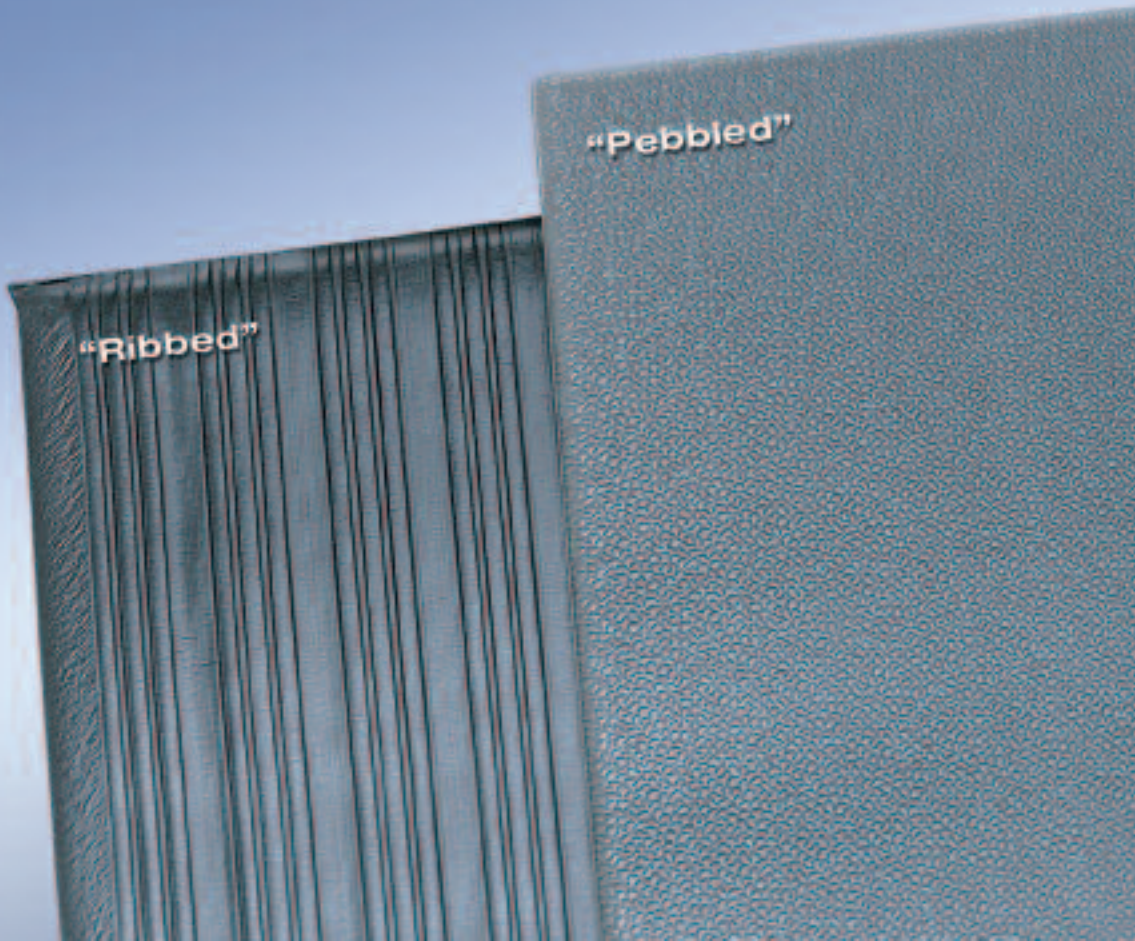

## TREDLITE - Sponge Vinyl Runners & Mats

INCREASE COMFORT & SAFETY

INSULATES AGAINST COLD OR NOISE

SLIP RESISTANT SURFACE - PEBBLED OR RIBBED

ECONOMICAL