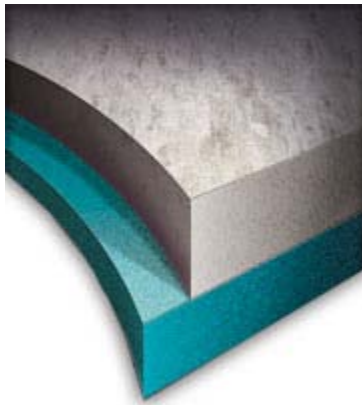

Roscoleum

This is Rosco's version of "Battleship Linoleum". This hardwearing floor provides an ideal surface for all your heaviest traffic areas. Roscoleum stands up to tap, flamenco and Irish dance but will easily accomodate soft shoe styles too.

Roscoleum is available in Black and Grey. Sold only by the full roll; cut footage is not available.

Choose this floor for:	Tap, Irish, Flamenco, Jazz, Modern, Lyrical, Hip Hop or Drill Team
Installation:	Permanent
Use with:	Roscoleum Adhesive, All Purpose Cleaner and Heavy Duty Tape

Product Specifications

Width:	78.7" (2m)
Length:	104.92' (32m)
Thickness:	.1" (2.5mm)
Weight:	425 lbs. (193 kg) per roll

- Calendered homogeneous layer of cork and linseed oil
- Woven jute backing

Product Numbers