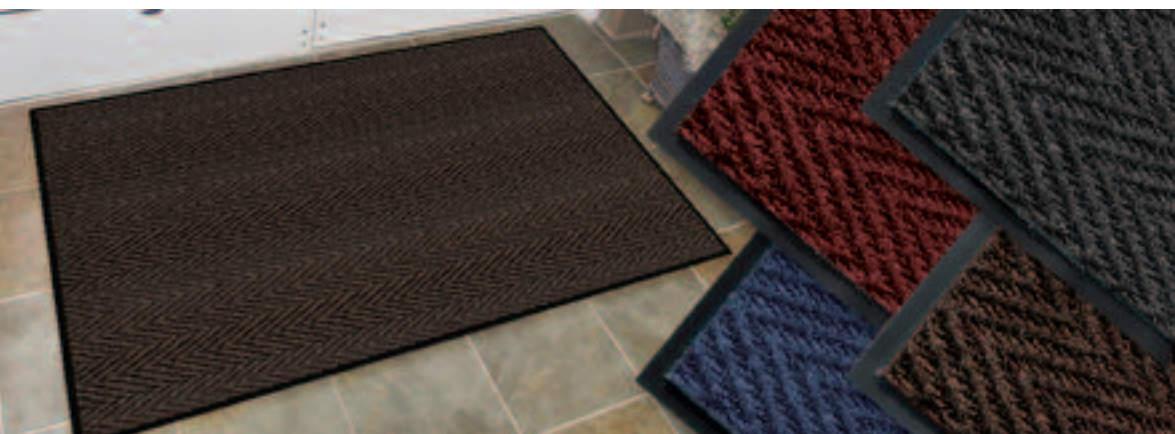

## 1438 TUF -PLUSH OLEFIN

100% OLEFIN, EASY TO CLEAN  
VINYL BACKED

FADE AND STAIN RESISTANT  
OUTSTANDING ABSORPTION

1438 TUF-PLUSH Premium Olefin Mat: 3/8" thick

Size	Estimated Weight
3' x 4'	9 lbs
3' x 5'	10 lbs
3' x 10'	18 lbs
4' x 6'	16 lbs
Rolls	
36" x 60 ft	120 lbs
48" x 60 ft	150 lbs

Also available  
in Special Cuts.

INDOOR  
ENTRANCES

HIGH TRAFFIC

FLOOR  
PROTECTION

ENHANCE  
SAFETY