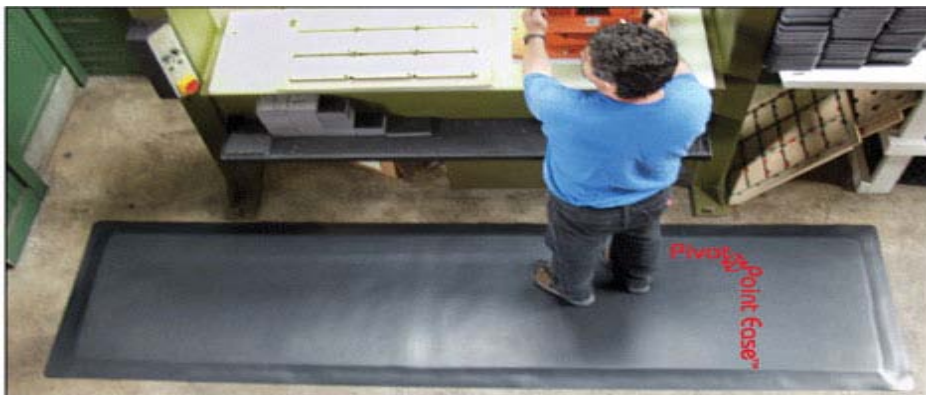

# Industrial Smooth™ Anti-Fatigue Mats

- Our new Industrial Smooth Anti-Fatigue is made from the same exceptionally durable compound as our Diamond Plate, but features a fine satin finish that allows for torque-free movement at industrial workstations.
- Anti-Fatigue Mat flexibility is only one consideration, the next is freedom of movement. Industrial Smooth Anti-Fatigue Mats facilitate the 180-degree to-and-fro movement required at service counters and assembly lines while avoiding the stress on knees and ankles that result when the same movements are made on mats with a molded non-slip surface.